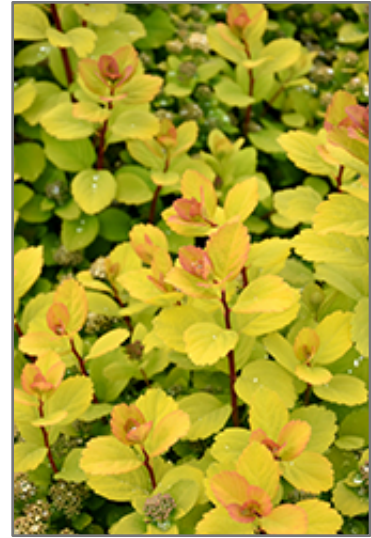

- *Mass Planting*
- *Rock/Alpine Gardens*
- *General Garden Use*

Planting & Growing

Glow Girl Birch Leaf Spirea will grow to be about 24 inches tall at maturity, with a spread of 24 inches. It tends to fill out right to the ground and therefore doesn't necessarily require facer plants in front. It grows at a medium rate, and under ideal conditions can be expected to live for approximately 20 years.

This shrub should only be grown in full sunlight. It prefers to grow in average to moist conditions, and shouldn't be allowed to dry out. It is not particular as to soil type or pH. It is highly tolerant of urban pollution and will even thrive in inner city environments. This is a selected variety of a species not originally from North America.

Glow Girl Birch Leaf Spirea foliage
Photo courtesy of NetPS Plant Finder