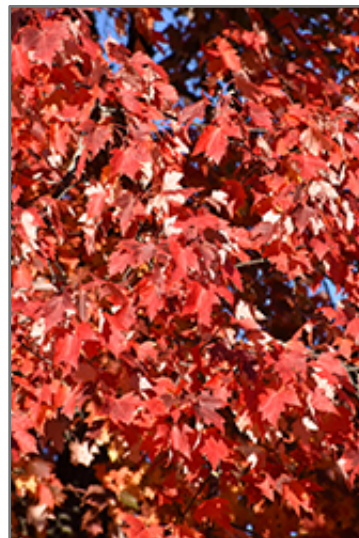

Matador™ Maple

Acer x freemanii 'Bailston'

Height: 45 feet

Spread: 30 feet

Sunlight: ○

Hardiness Zone: 4

Description:

Attractive summer foliage is followed by consistently rich red fall color that appears later in the season and holds for a long period before the leaves drop; shapely upright, oval form; a valuable addition to the landscape

Ornamental Features

Matador Maple features showy clusters of red flowers along the branches in early spring before the leaves. It has green deciduous foliage. The lobed leaves turn outstanding shades of orange and in the fall. The furrowed gray bark and brick red branches add an interesting dimension to the landscape.

Landscape Attributes

Matador Maple is a deciduous tree with a shapely oval form. Its average texture blends into the landscape, but can be balanced by one or two finer or coarser trees or shrubs for an effective composition.

This is a relatively low maintenance tree, and should only be pruned in summer after the leaves have fully developed, as it may 'bleed' sap if pruned in late winter or early spring. It has no significant negative characteristics.

Matador Maple is recommended for the following landscape applications;

- Accent
- Shade

Matador Maple in fall
Photo courtesy of NetPS Plant Finder