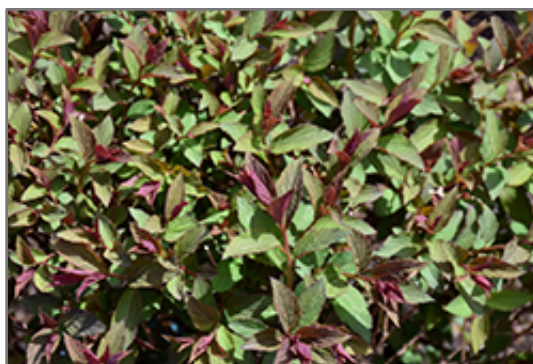

Double Play Artisan Spirea foliage
Photo courtesy of NetPS Plant Finder