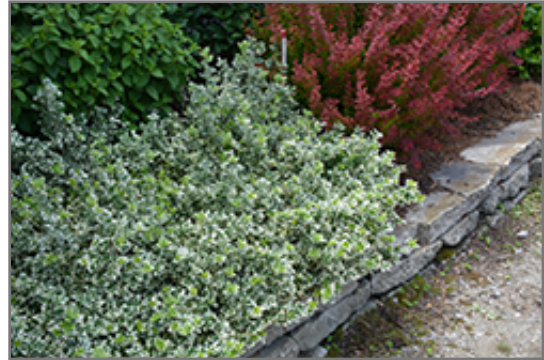

White Album Wintercreeper
Photo courtesy of NetPS Plant Finder

403-201-7525

159 210th Avenue S.W, Calgary, Alberta T2X 1K4

info@siugc.ca