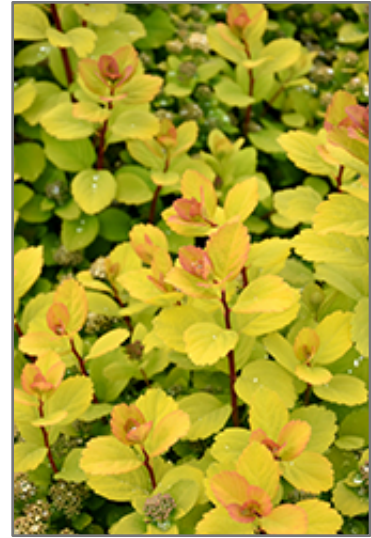

- Mass Planting
- Rock/Alpine Gardens
- General Garden Use

Planting & Growing

Glow Girl Birch Leaf Spirea will grow to be about 24 inches tall at maturity, with a spread of 24 inches. It tends to fill out right to the ground and therefore doesn't necessarily require facer plants in front. It grows at a medium rate, and under ideal conditions can be expected to live for approximately 20 years.

This shrub should only be grown in full sunlight. It prefers to grow in average to moist conditions, and shouldn't be allowed to dry out. It is not particular as to soil type or pH. It is highly tolerant of urban pollution and will even thrive in inner city environments. This is a selected variety of a species not originally from North America.

*Glow Girl Birch Leaf Spirea foliage
Photo courtesy of NetPS Plant Finder*