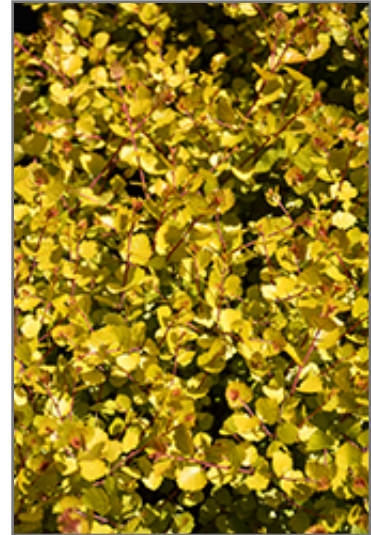

Cesky Gold Dwarf Birch foliage
Photo courtesy of NetPS Plant Finder

403-201-7525

159 210th Avenue S.W, Calgary, Alberta T2X 1K4

info@siugc.ca