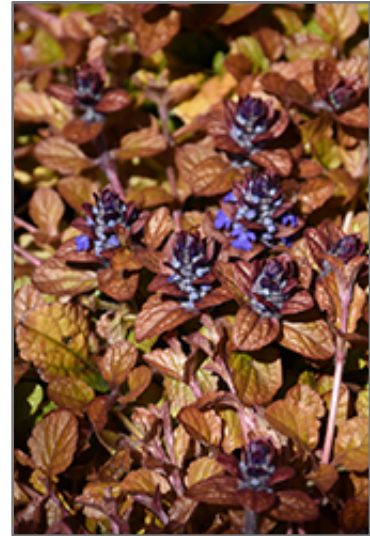

**Feathered Friends™ Parrot
Paradise Bugleweed**
Ajuga 'Parrot Paradise'

Plant Height: 4 inches

Flower Height: 6 inches

Spread: 18 inches

Sunlight: ● ●

Hardiness Zone: 3

Other Names: Carpet Bugle

Group/Class: Feathered Friends Series

Description:

A stunning variety, featuring tri-color foliage of yellow, orange, and red, topped with contrasting violet-blue flowers; excellent when used in containers, as a groundcover, or in border fronts; tolerates any soil with good drainage

Ornamental Features

Feathered Friends Parrot Paradise Bugleweed's attractive small glossy oval leaves emerge brick red in spring, turning light green in colour with showy gold variegation and tinges of orange the rest of the year on a plant with a spreading habit of growth. It features subtle spikes of blue flowers with violet overtones rising above the foliage from late spring to early summer, which emerge from distinctive silver flower buds.

Landscape Attributes

Feathered Friends Parrot Paradise Bugleweed is a dense herbaceous evergreen perennial with a ground-hugging habit of growth. Its relatively fine texture sets it apart from other garden plants with less refined foliage.